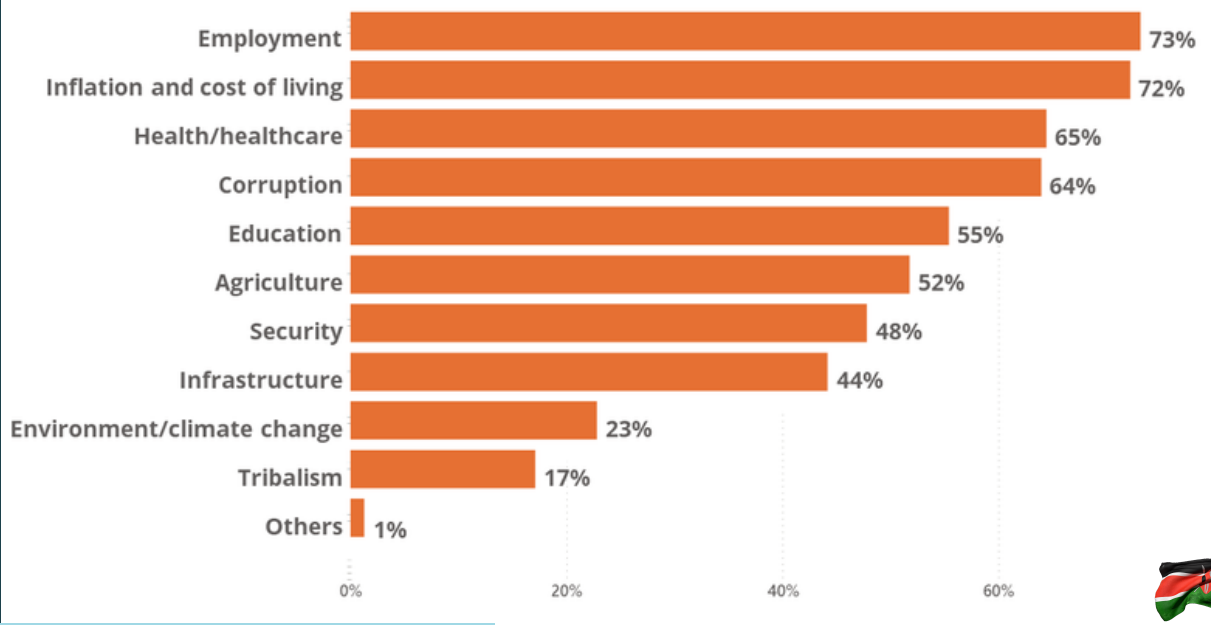

KENYAN VOTERS' THOUGHTS ON THE KENYA DEPUTY PRESIDENTIAL DEBATE 2022

GeoPoll survey on the presidential Running Mate debates held on May 19, 2022

Most Important Issues in the upcoming elections

"Could have been addressed better" in the debate

WHAT THEY SAID

We LIKED

- The Timing
- Broadcast on many channels
- The objectivity
- Dress codes
- Confidence
- Impartiality of moderators
- Issue based

We didn't LIKE

- Irrelevant questions
- Individual attacks
- Didn't tackle corruption well
- Fake promises
- Important issues not given time
- The crowd
- Unfair time allocation

About the surveys

The Deputy Presidential Debate survey was conducted between 21st and 22nd July 2022 targeting GeoPoll panels in Kenya via the GeoPoll App mode. No gender or regional quotas were enforced. Total sample size: 623. Get more information about our methodologies on geopoll.com or email info@geopoll.com