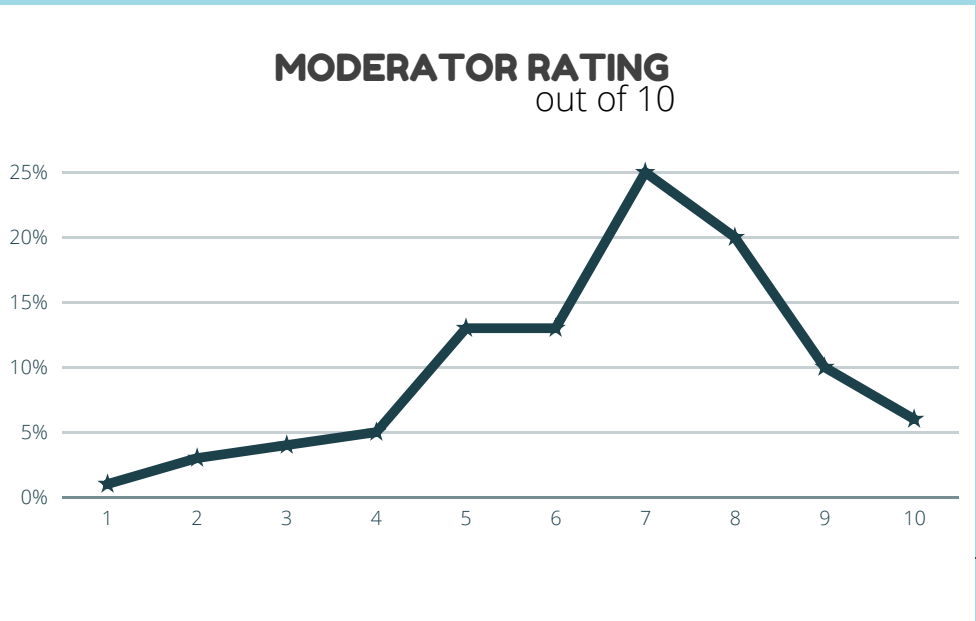

KENYAN VOTERS' THOUGHTS ON THE KENYA DEPUTY PRESIDENTIAL DEBATE 2022

GeoPoll survey on the presidential Running Mate debates held on May 19, 2022

Most Important Issues in the upcoming elections

"Could have been addressed better" in the debate

WHAT THEY SAID

We LIKED

- The Timing
- Broadcast on many channels
- The objectivity
- Dress codes
- Confidence
- Impartiality of moderators
- Issue based

We didn't LIKE

- Irrelevant questions
- Individual attacks
- Didn't tackle corruption well
- Fake promises
- Important issues not given time
- The crowd
- Unfair time allocation

About the surveys

The Deputy Presidential Debate survey was conducted between 21st and 22nd July 2022 targeting GeoPoll panels in Kenya via the GeoPoll App mode. No gender or regional quotas were enforced. Total sample size: 623. Get more information about our methodologies on geopoll.com or email info@geopoll.com