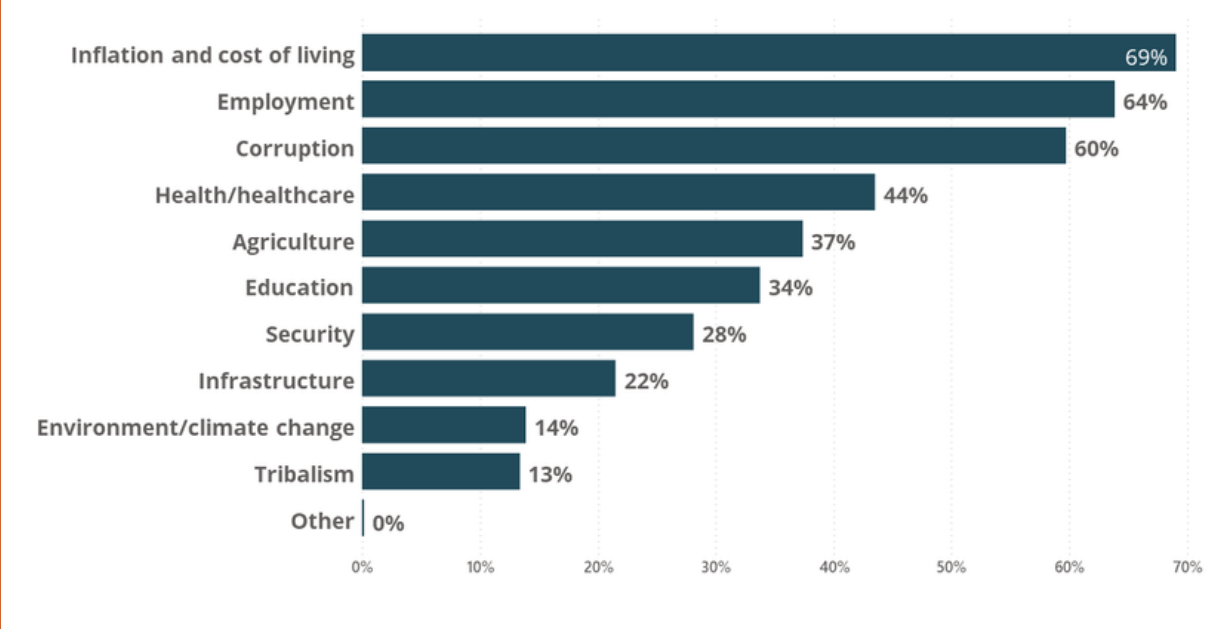

KENYAN VOTERS' THOUGHTS ON THE KENYA DEPUTY PRESIDENTIAL DEBATE 2022

GeoPoll survey on the presidential Running Mate debates held on May 19, 2022

Most Important Issues in the upcoming elections

"Could have been addressed better" in the debate

WHAT THEY SAID

We LIKED

- The Timing
- Broadcast on many channels
- The objectivity
- Dress codes
- Confidence
- Impartiality of moderators
- Issue based

We didn't LIKE

- Irrelevant questions
- Individual attacks
- Didn't tackle corruption well
- Fake promises
- Important issues not given time
- The crowd
- Unfair time allocation

About the surveys

The Deputy Presidential Debate survey was conducted between 21st and 22nd July 2022 targeting GeoPoll panels in Kenya via the GeoPoll App mode. No gender or regional quotas were enforced. Total sample size: 623. Get more information about our methodologies on geopoll.com or email info@geopoll.com