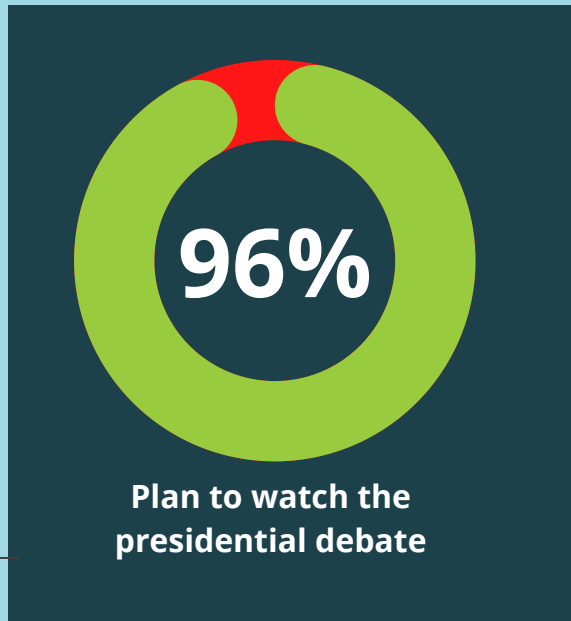

KENYAN VOTERS' THOUGHTS ON THE KENYA DEPUTY PRESIDENTIAL DEBATE 2022

GeoPoll survey on the presidential Running Mate debates held on May 19, 2022

Most Important Issues in the upcoming elections

"Could have been addressed better" in the debate

WHAT THEY SAID

We LIKED

- The Timing
- Broadcast on many channels
- The objectivity
- Dress codes
- Confidence
- Impartiality of moderators
- Issue based

We didn't LIKE

- Irrelevant questions
- Individual attacks
- Didn't tackle corruption well
- Fake promises
- Important issues not given time
- The crowd
- Unfair time allocation

About the surveys

The Deputy Presidential Debate survey was conducted between 21st and 22nd July 2022 targeting GeoPoll panels in Kenya via the GeoPoll App mode. No gender or regional quotas were enforced. Total sample size: 623. Get more information about our methodologies on geopoll.com or email info@geopoll.com