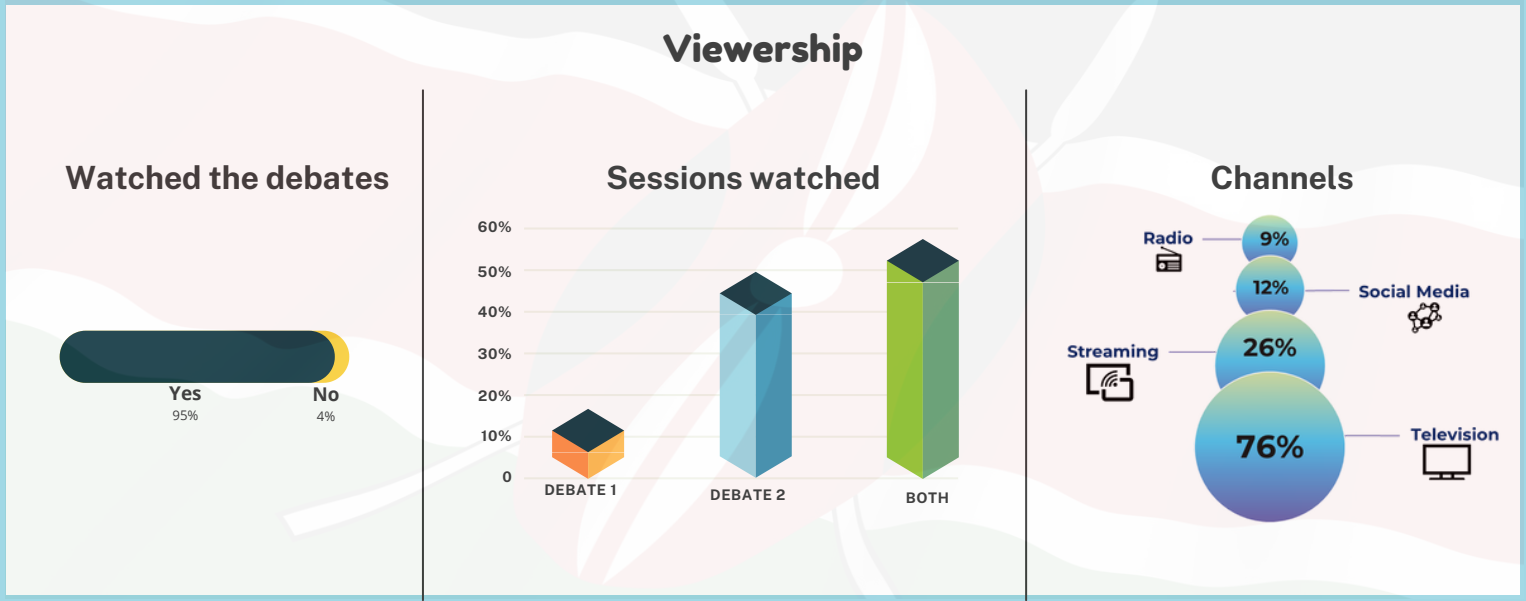

KENYAN VOTERS' THOUGHTS ON THE KENYA DEPUTY PRESIDENTIAL DEBATE 2022

GeoPoll survey on the presidential Running Mate debates held on May 19, 2022

Most Important Issues in the upcoming elections

"Could have been addressed better" in the debate

WHAT THEY SAID

We LIKED

- The Timing
- Broadcast on many channels
- The objectivity
- Dress codes
- Confidence
- Impartiality of moderators
- Issue based

We didn't LIKE

- Irrelevant questions
- Individual attacks
- Didn't tackle corruption well
- Fake promises
- Important issues not given time
- The crowd
- Unfair time allocation

About the surveys

The Deputy Presidential Debate survey was conducted between 21st and 22nd July 2022 targeting GeoPoll panels in Kenya via the GeoPoll App mode. No gender or regional quotas were enforced. Total sample size: 623. Get more information about our methodologies on geopoll.com or email info@geopoll.com